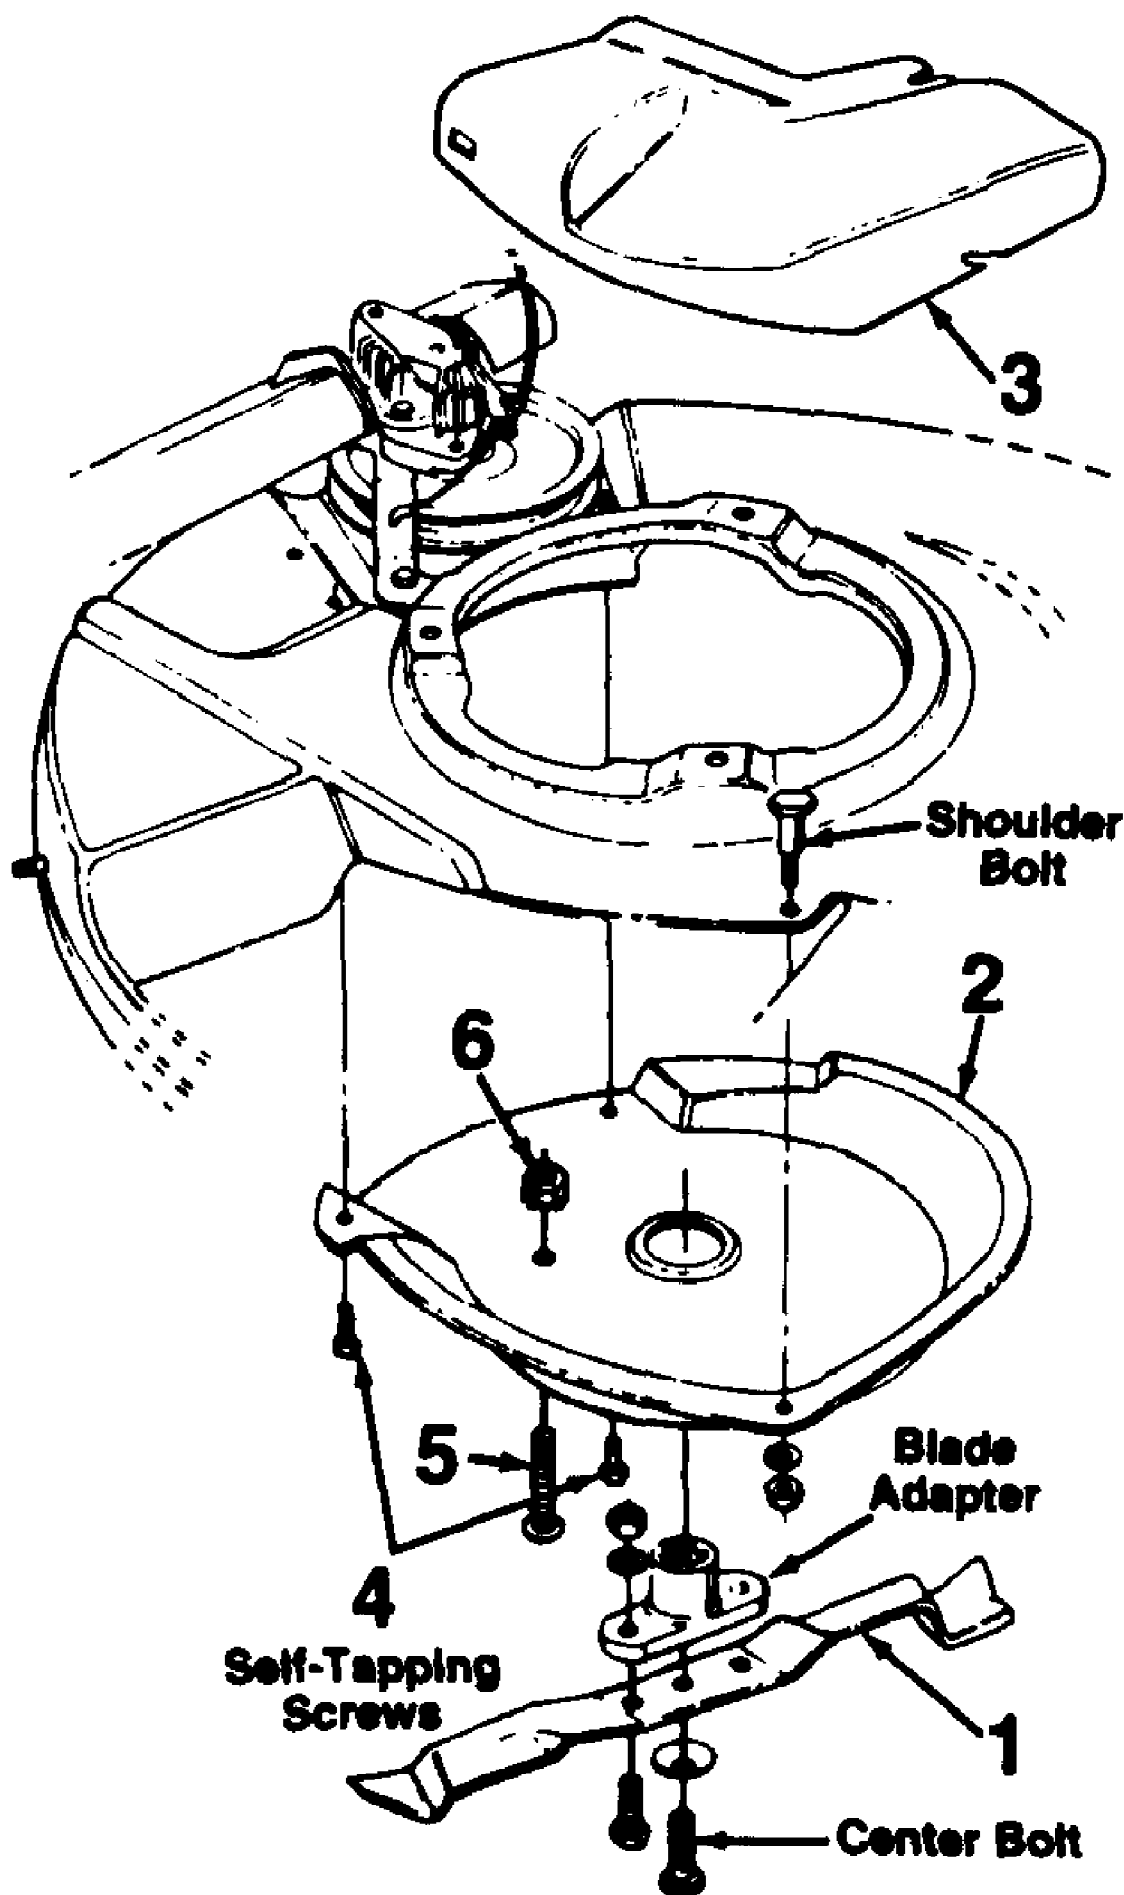

190-094-190 31" Mulching Kit (1993)
21" Mulching Kit

190-094-190 31" Mulching Kit (1993)
21" Mulching Kit

Page 2 of 2

Ref #	Part Number	Qty	S/P/F	Description
1	742-0563	1	S	Mulching Blade
2	782-7555	1	S/F	Mulching Baffle
3	731-1343	1	S	Mulching Plug
4	710-0372	1	F	Self-Tapping Screw
5	710-0578	1	/P	Phillips Scr. 1/4-20 x 1.5" Lg.
6	712-0271	1	/P	Hex Sems Nut 1/4-20 Thd.